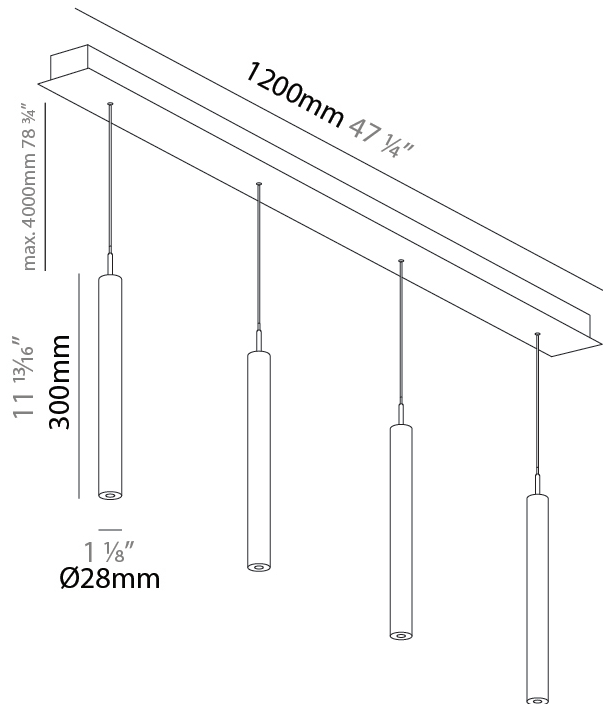

GENERAL

Series: G-Mini Channel
Subseries: G-Mini Channel Hangover
Partner: Prolicht
Division: Architectural
Installation: Suspension
Product Type: Clusters
Mounting Location: Ceiling
Light Distribution: Direct

PHYSICAL

Shape: Cylinder
Diameter (mm): 28
Diameter (in): 1 1/8"
Length (mm): 1200
Length (in): 47 1/4"
Height (mm): 300
Height (in): 11 13/16"
Diffuser: Shine Ring - NOR / OPL / YEL / ORA / RED / BLU / GRN
Fixture Finish: SSR / BKV / CWI / CRY / HAB / UFT / ITA / RUA / FTG / MYG / LOD / PUS / FRO / FUP / KIA / POP / BLS / SPG / MEY / GOH / CHC / COM / ABZ / JAG / OBR / MOS / ROR
Accent Finish: NOF / COP / MIR / SSS
Fixture Material: Extruded Aluminum / Steel
Cable Details: 2000mm/78 3/4" / 4000mm/157 1/2" - Cable, Black, Green, Orange, Red, White

ELECTRICAL

Lamp Type: LED (Zhaga Standard)
Input Wattage (W): 26
Total Output Wattage (W): 23.7
Dimming: Tri-Mode (Non-Dimming and Phase Dimming (120Vac only) and 0-10V Dimming)
Driver Included: Yes
Driver Location: Integrated
Driver Type: Constant Current - Universal
Driver Class: Class 2
Input Voltage (V): 120 - 277

LED

Color Temperature (°K): 2700 / 3000 / 3500 / 4000
Max. Delivered Lumen (lm): 1557 / 1421 / 1499 / 1450
Nominal Lumen (lm): 1840 / 1949 / 2057 / 2112
CRI: >90 CRI
Lamp Life (hrs): 50000

OPTICAL

Beam Angle: 32 / 58

RATINGS AND CERTIFICATIONS

Certified By: Certified for North American Standards
IP rating: IP20