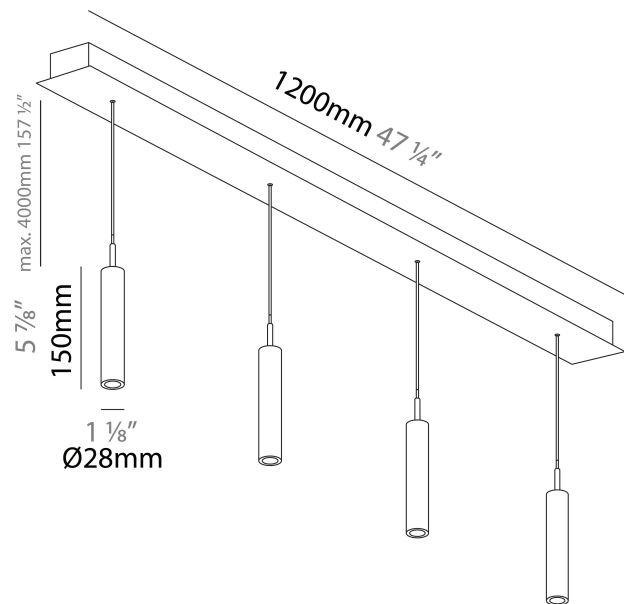

GENERAL

Series: G-Mini Channel
Subseries: G-Mini Channel Hangover
Partner: Prolicht
Division: Architectural
Installation: Suspension
Product Type: Clusters
Mounting Location: Ceiling
Light Distribution: Direct

PHYSICAL

Shape: Cylinder
Diameter (mm): 28
Diameter (in): 1 1/8"
Length (mm): 1200
Length (in): 47 1/4"
Height (mm): 150
Height (in): 5 7/8"
Diffuser: Shine Ring - NOR / OPL / YEL / ORA / RED / BLU / GRN
Fixture Finish: SSR / BKV / CWI / CRY / HAB / UFT / ITA / RUA / FTG / MYG / LOD / PUS / FRO / FUP / KIA / POP / BLS / SPG / MEY / GOH / CHC / COM / ABZ / JAG / OBR / MOS / ROR
Accent Finish: NOF / COP / MIR / SSS
Fixture Material: Extruded Aluminum / Steel
Cable Details: 2000mm/78 3/4" / 4000mm/157 1/2" - Cable, Black, Green, Orange, Red, White

ELECTRICAL

Lamp Type: LED (Zhaga Standard)
Input Wattage (W): 26
Total Output Wattage (W): 23.7
Dimming: Tri-Mode (Non-Dimming and Phase Dimming (120Vac only) and 0-10V Dimming)
Driver Included: Yes
Driver Location: Integrated
Driver Type: Constant Current - Universal
Driver Class: Class 2
Input Voltage (V): 120 - 277

LED

Color Temperature (°K): 2700 / 3000 / 3500 / 4000
Max. Delivered Lumen (lm): 1557 / 1421 / 1499 / 1450
Nominal Lumen (lm): 1840 / 1949 / 2057 / 2112
CRI: >90 CRI
Lamp Life (hrs): 50000

OPTICAL

Beam Angle: 32 / 58

RATINGS AND CERTIFICATIONS

Certified By: Certified for North American Standards
IP rating: IP20